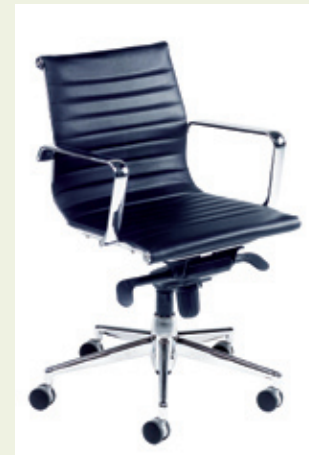

[affordable impressions]  
**ARIA**

[high back with visitors]  
**ARIA**

[high back with visitors]  
**ARIA**

AH1

AH1

The Aria AH chair creates a sleek minimalistic look for any boardroom or office environment.

The simplicity of design and firm support is what sets this range apart from traditional office seating.

The mechanism features an anti-shock, lockable knee tilt mechanism with tension adjuster to suit the weight of the user.

AM2

AMCA

CH1

CH1

The Aria CH chairs are an ideal solution for managerial, executive and boardroom areas.

Featuring the classic and timeless lines of the AH range, CH chairs also benefit from the addition of soft touch cushioning which users will find beneficial for prolonged periods of seating.

The mechanism features an anti-shock, lockable knee tilt mechanism with tension adjuster to suit the weight of the user.

CM2

CMCA