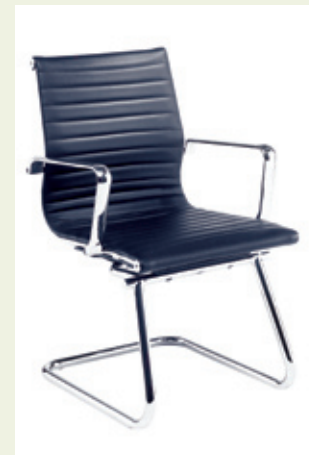

[affordable impressions]  
**ARIA**

[high back with visitors]  
**ARIA**

[high back with visitors]  
**ARIA**

AH1

AH1

The Aria AH chair creates a sleek minimalistic look for any boardroom or office environment.

The simplicity of design and firm support is what sets this range apart from traditional office seating.

The mechanism features an anti-shock, lockable knee tilt mechanism with tension adjuster to suit the weight of the user.

AM2

AMCA

CH1

CH1

The Aria CH chairs are an ideal solution for managerial, executive and boardroom areas.

Featuring the classic and timeless lines of the AH range, CH chairs also benefit from the addition of soft touch cushioning which users will find beneficial for prolonged periods of seating.

The mechanism features an anti-shock, lockable knee tilt mechanism with tension adjuster to suit the weight of the user.

CM2

CMCA