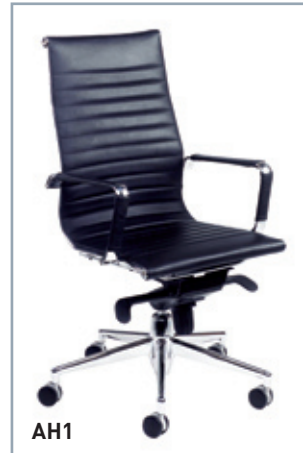

[affordable impressions]  
**ARIA**

[high back with visitors]  
**ARIA**

[high back with visitors]  
**ARIA**

AH1

AH1

The Aria AH chair creates a sleek minimalistic look for any boardroom or office environment.

The simplicity of design and firm support is what sets this range apart from traditional office seating.

The mechanism features an anti-shock, lockable knee tilt mechanism with tension adjuster to suit the weight of the user.

AM2

AMCA

CH1

CH1

The Aria CH chairs are an ideal solution for managerial, executive and boardroom areas.

Featuring the classic and timeless lines of the AH range, CH chairs also benefit from the addition of soft touch cushioning which users will find beneficial for prolonged periods of seating.

The mechanism features an anti-shock, lockable knee tilt mechanism with tension adjuster to suit the weight of the user.

CM2

CMCA