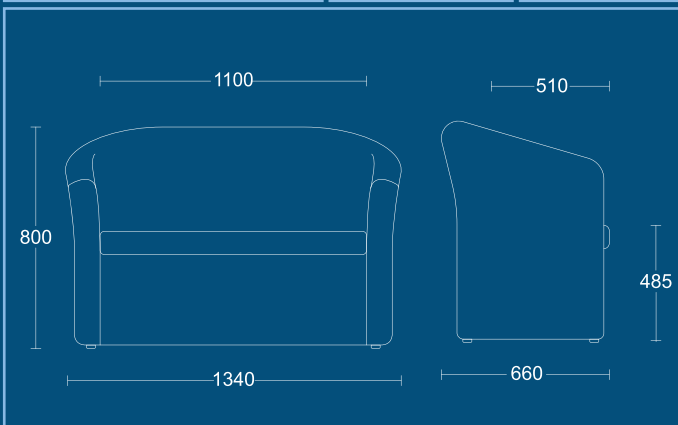

WIDTH 715mm
 DEPTH 660mm
 SEAT HEIGHT 485mm
 OVERALL HEIGHT 800mm

TUB 202

Two seater tub with closed front and black nylon feet.

DIMENSIONS

WIDTH 1340mm
 DEPTH 660mm
 SEAT HEIGHT 485mm
 OVERALL HEIGHT 800mm