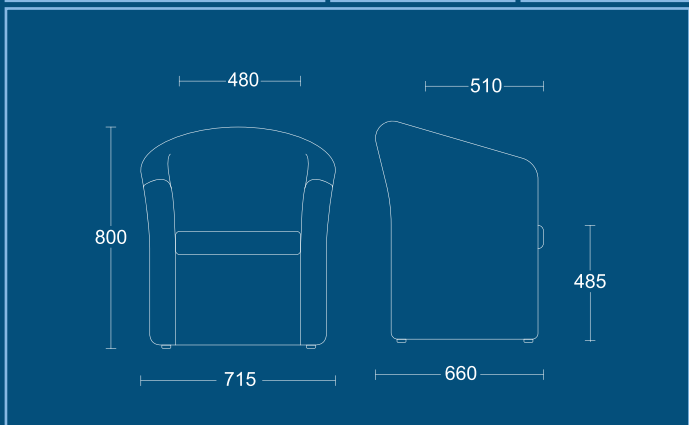

WIDTH 715mm
 DEPTH 660mm
 SEAT HEIGHT 485mm
 OVERALL HEIGHT 800mm

TUB 202

Two seater tub with closed front and black nylon feet.

DIMENSIONS

WIDTH 1340mm
 DEPTH 660mm
 SEAT HEIGHT 485mm
 OVERALL HEIGHT 800mm