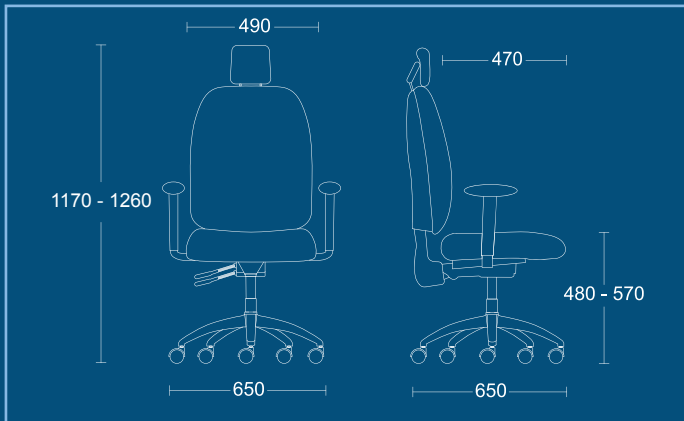

#### DIMENSIONS

WIDTH 650mm  
 DEPTH 650mm  
 SEAT HEIGHT 480mm  
 OVERALL HEIGHT 1010mm  
 SEAT HEIGHT 570mm

#### DIMENSIONS

WIDTH 650mm  
 DEPTH 650mm  
 SEAT HEIGHT 480mm  
 OVERALL HEIGHT 1170mm  
 SEAT HEIGHT 570mm  
 OVERALL HEIGHT 1260mm

## POSTURE PLUS