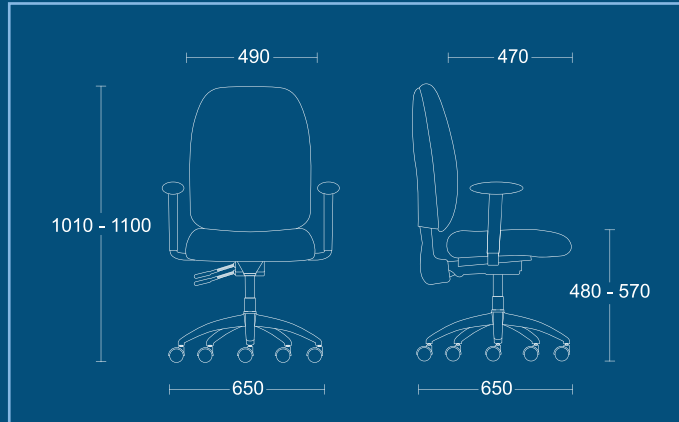

#### DIMENSIONS

WIDTH 650mm  
 DEPTH 650mm  
 SEAT HEIGHT 480mm  
 OVERALL HEIGHT 1010mm  
 SEAT HEIGHT 570mm

#### DIMENSIONS

WIDTH 650mm  
 DEPTH 650mm  
 SEAT HEIGHT 480mm  
 OVERALL HEIGHT 1170mm  
 SEAT HEIGHT 570mm  
 OVERALL HEIGHT 1260mm