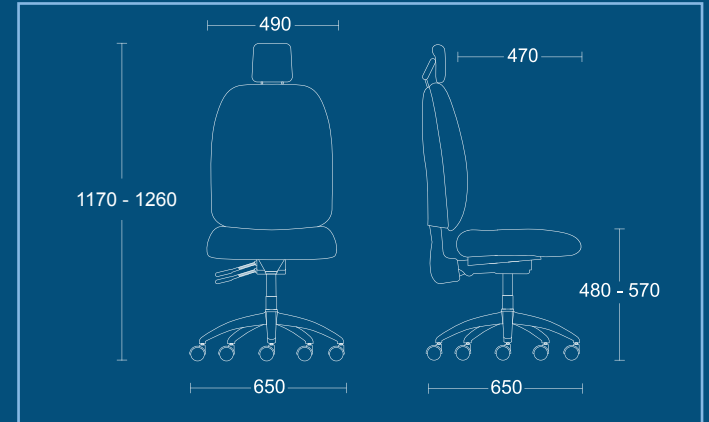

#### DIMENSIONS

WIDTH 650mm  
 DEPTH 650mm  
 SEAT HEIGHT 480mm  
 OVERALL HEIGHT 1010mm  
 SEAT HEIGHT 570mm

#### DIMENSIONS

WIDTH 650mm  
 DEPTH 650mm  
 SEAT HEIGHT 480mm  
 OVERALL HEIGHT 1170mm  
 SEAT HEIGHT 570mm  
 OVERALL HEIGHT 1260mm