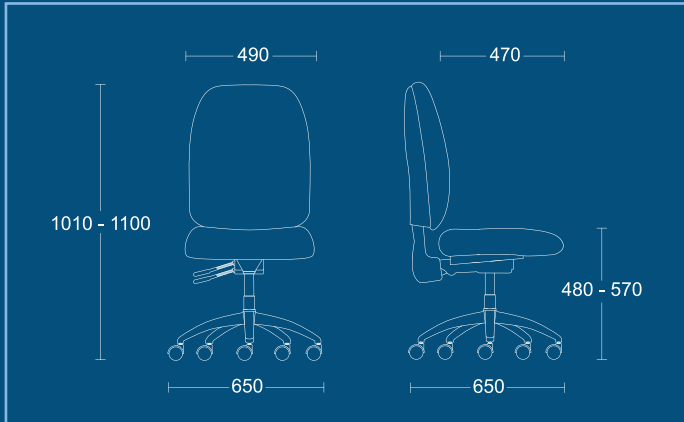

#### DIMENSIONS

WIDTH 650mm  
 DEPTH 650mm  
 SEAT HEIGHT 480mm  
 OVERALL HEIGHT 1010mm  
 SEAT HEIGHT 570mm

#### DIMENSIONS

WIDTH 650mm  
 DEPTH 650mm  
 SEAT HEIGHT 480mm  
 OVERALL HEIGHT 1170mm  
 SEAT HEIGHT 570mm  
 OVERALL HEIGHT 1260mm