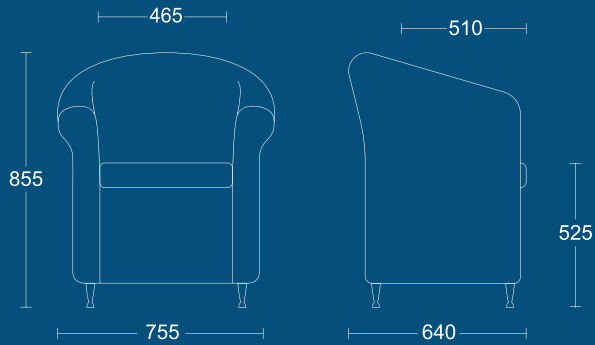

Standard Features

- CMHR foam
 - Tubular metal feet
-

Optional Features

- Two tone upholstery
-

TUB - TUB 501

TUB 500

TUB 501

Tub chair with chrome feet.

DIMENSIONS

WIDTH	755mm
DEPTH	640mm
SEAT HEIGHT	525mm
OVERALL HEIGHT	855mm

PSI Seating Limited

Parkside Mill
Walter Street
Blackburn
Lancashire
BB1 1TL

Telephone: **01254 673400**

Fax: **01254 665571**

Email: sales@psiseating.co.uk