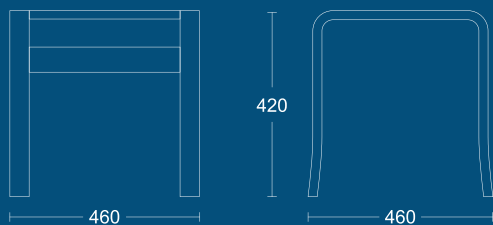

E112

Low level reception chair.

DIMENSIONS	
WIDTH	540mm
DEPTH	635mm
SEAT HEIGHT	425mm
OVERALL HEIGHT	855mm

EARLSWOOD

E113LA

Low level reception chair with left armrest.

DIMENSIONS	
WIDTH	540mm
DEPTH	635mm
SEAT HEIGHT	425mm
OVERALL HEIGHT	855mm

E114RA

Low level reception chair with right armrest.

DIMENSIONS	
WIDTH	540mm
DEPTH	635mm
SEAT HEIGHT	425mm
OVERALL HEIGHT	855mm

E115RLA

Low level reception chair with left and right armrests.

DIMENSIONS	
WIDTH	540mm
DEPTH	635mm
SEAT HEIGHT	425mm
OVERALL HEIGHT	855mm

EARLSWOOD

E116ST

Square coffee table.

DIMENSIONS

WIDTH 460mm
 DEPTH 460mm
 OVERALL HEIGHT 420mm

E117RT

Rectangular coffee table.

DIMENSIONS

WIDTH 900mm
 DEPTH 460mm
 SEAT HEIGHT 420mm

PSI Seating Limited

Parkside Mill
 Walter Street
 Blackburn
 Lancashire
 BB1 1TL

Telephone: **01254 673400**

Fax: **01254 665571**

Email: sales@psiseating.co.uk

www.psiseating.co.uk