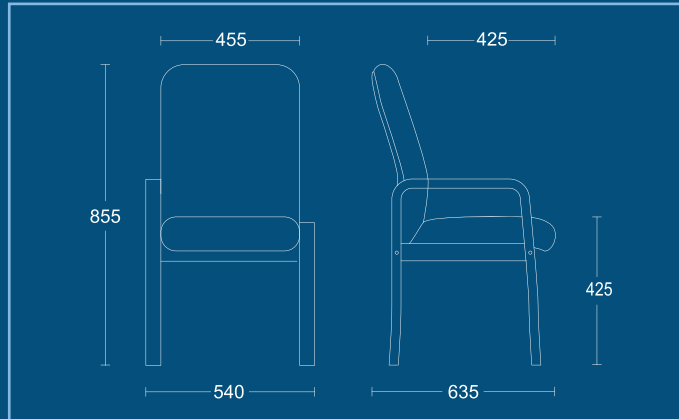

EARLSWOOD - E107A / PARTIAL BACKREST

EARLSWOOD

E106

Wooden stacking armchair.

DIMENSIONS	
WIDTH	520mm
DEPTH	690mm
SEAT HEIGHT	485mm
OVERALL HEIGHT	850mm

E107A

Wooden stacking chair.

DIMENSIONS	
WIDTH	520mm
DEPTH	690mm
SEAT HEIGHT	485mm
OVERALL HEIGHT	850mm

E112

Low level reception chair.

DIMENSIONS	
WIDTH	540mm
DEPTH	635mm
SEAT HEIGHT	425mm
OVERALL HEIGHT	855mm

EARLSWOOD

E113LA

Low level reception chair with left armrest.

DIMENSIONS	
WIDTH	540mm
DEPTH	635mm
SEAT HEIGHT	425mm
OVERALL HEIGHT	855mm

E114RA

Low level reception chair with right armrest.

DIMENSIONS	
WIDTH	540mm
DEPTH	635mm
SEAT HEIGHT	425mm
OVERALL HEIGHT	855mm

E115RLA

Low level reception chair with left and right armrests.

DIMENSIONS	
WIDTH	540mm
DEPTH	635mm
SEAT HEIGHT	425mm
OVERALL HEIGHT	855mm

EARLSWOOD

E116ST

Square coffee table.

DIMENSIONS

WIDTH 460mm
 DEPTH 460mm
 OVERALL HEIGHT 420mm

E117RT

Rectangular coffee table.

DIMENSIONS