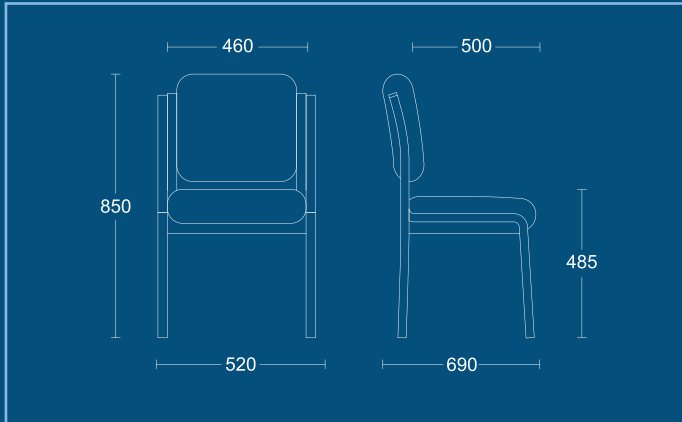

EARLSWOOD - E107A / PARTIAL BACKREST

EARLSWOOD

E106

Wooden stacking armchair.

DIMENSIONS	
WIDTH	520mm
DEPTH	690mm
SEAT HEIGHT	485mm
OVERALL HEIGHT	850mm

E107A

Wooden stacking chair.

DIMENSIONS	
WIDTH	520mm
DEPTH	690mm
SEAT HEIGHT	485mm
OVERALL HEIGHT	850mm

E112

Low level reception chair.

DIMENSIONS	
WIDTH	540mm
DEPTH	635mm
SEAT HEIGHT	425mm
OVERALL HEIGHT	855mm

EARLSWOOD

E113LA

Low level reception chair with left armrest.

DIMENSIONS	
WIDTH	540mm
DEPTH	635mm
SEAT HEIGHT	425mm
OVERALL HEIGHT	855mm

E114RA

Low level reception chair with right armrest.

DIMENSIONS	
WIDTH	540mm
DEPTH	635mm
SEAT HEIGHT	425mm
OVERALL HEIGHT	855mm

E115RLA

Low level reception chair with left and right armrests.

DIMENSIONS	
WIDTH	540mm
DEPTH	635mm
SEAT HEIGHT	425mm
OVERALL HEIGHT	855mm

EARLSWOOD

E116ST

Square coffee table.

DIMENSIONS

WIDTH 460mm
 DEPTH 460mm
 OVERALL HEIGHT 420mm

E117RT

Rectangular coffee table.

DIMENSIONS