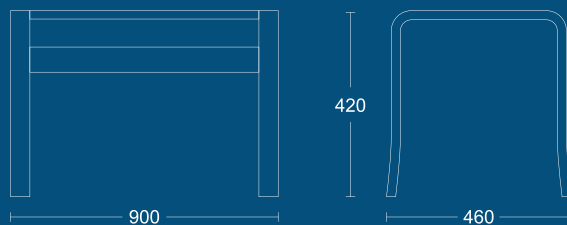

E112

Low level reception chair.

DIMENSIONS	
WIDTH	540mm
DEPTH	635mm
SEAT HEIGHT	425mm
OVERALL HEIGHT	855mm

EARLSWOOD

E113LA

Low level reception chair with left armrest.

DIMENSIONS	
WIDTH	540mm
DEPTH	635mm
SEAT HEIGHT	425mm
OVERALL HEIGHT	855mm

E114RA

Low level reception chair with right armrest.

DIMENSIONS	
WIDTH	540mm
DEPTH	635mm
SEAT HEIGHT	425mm
OVERALL HEIGHT	855mm

E115RLA

Low level reception chair with left and right armrests.

DIMENSIONS	
WIDTH	540mm
DEPTH	635mm
SEAT HEIGHT	425mm
OVERALL HEIGHT	855mm

EARLSWOOD

E116ST

Square coffee table.

DIMENSIONS

WIDTH 460mm
 DEPTH 460mm
 OVERALL HEIGHT 420mm

E117RT

Rectangular coffee table.

DIMENSIONS

WIDTH 900mm
 DEPTH 460mm
 SEAT HEIGHT 420mm

PSI Seating Limited

Parkside Mill
 Walter Street
 Blackburn
 Lancashire
 BB1 1TL

Telephone: **01254 673400**

Fax: **01254 665571**

Email: sales@psiseating.co.uk

www.psiseating.co.uk