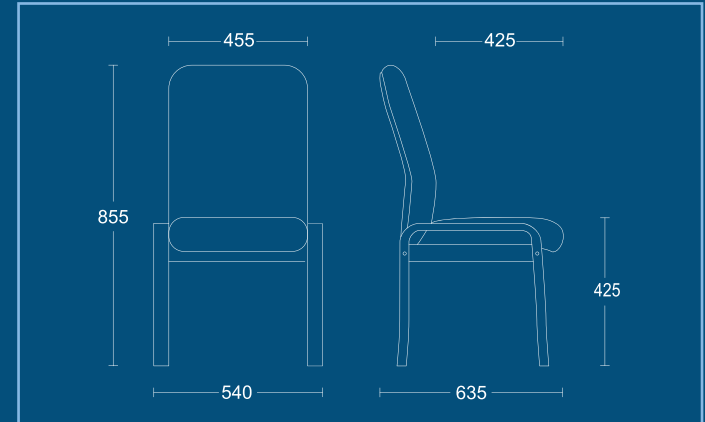

EARLSWOOD - E107A / PARTIAL BACKREST

EARLSWOOD

E106

Wooden stacking armchair.

DIMENSIONS	
WIDTH	520mm
DEPTH	690mm
SEAT HEIGHT	485mm
OVERALL HEIGHT	850mm

E107A

Wooden stacking chair.

DIMENSIONS	
WIDTH	520mm
DEPTH	690mm
SEAT HEIGHT	485mm
OVERALL HEIGHT	850mm

E112

Low level reception chair.

DIMENSIONS	
WIDTH	540mm
DEPTH	635mm
SEAT HEIGHT	425mm
OVERALL HEIGHT	855mm

EARLSWOOD

E113LA

Low level reception chair with left armrest.

DIMENSIONS	
WIDTH	540mm
DEPTH	635mm
SEAT HEIGHT	425mm
OVERALL HEIGHT	855mm

E114RA

Low level reception chair with right armrest.

DIMENSIONS	
WIDTH	540mm
DEPTH	635mm
SEAT HEIGHT	425mm
OVERALL HEIGHT	855mm

E115RLA

Low level reception chair with left and right armrests.

DIMENSIONS	
WIDTH	540mm
DEPTH	635mm
SEAT HEIGHT	425mm
OVERALL HEIGHT	855mm

EARLSWOOD

E116ST

Square coffee table.

DIMENSIONS

WIDTH 460mm
 DEPTH 460mm
 OVERALL HEIGHT 420mm

E117RT

Rectangular coffee table.

DIMENSIONS