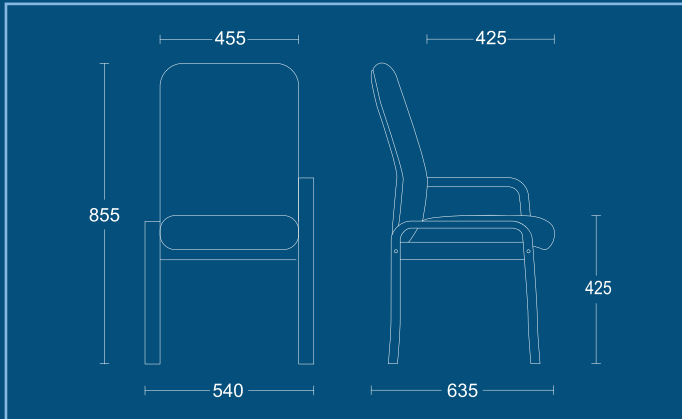

EARLSWOOD - E107A / PARTIAL BACKREST

EARLSWOOD

E106

Wooden stacking armchair.

DIMENSIONS	
WIDTH	520mm
DEPTH	690mm
SEAT HEIGHT	485mm
OVERALL HEIGHT	850mm

E107A

Wooden stacking chair.

DIMENSIONS	
WIDTH	520mm
DEPTH	690mm
SEAT HEIGHT	485mm
OVERALL HEIGHT	850mm

E112

Low level reception chair.

DIMENSIONS	
WIDTH	540mm
DEPTH	635mm
SEAT HEIGHT	425mm
OVERALL HEIGHT	855mm

EARLSWOOD

E113LA

Low level reception chair with left armrest.

DIMENSIONS	
WIDTH	540mm
DEPTH	635mm
SEAT HEIGHT	425mm
OVERALL HEIGHT	855mm

E114RA

Low level reception chair with right armrest.

DIMENSIONS	
WIDTH	540mm
DEPTH	635mm
SEAT HEIGHT	425mm
OVERALL HEIGHT	855mm

E115RLA

Low level reception chair with left and right armrests.

DIMENSIONS	
WIDTH	540mm
DEPTH	635mm
SEAT HEIGHT	425mm
OVERALL HEIGHT	855mm

EARLSWOOD

E116ST

Square coffee table.

DIMENSIONS

WIDTH 460mm
 DEPTH 460mm
 OVERALL HEIGHT 420mm

E117RT

Rectangular coffee table.

DIMENSIONS