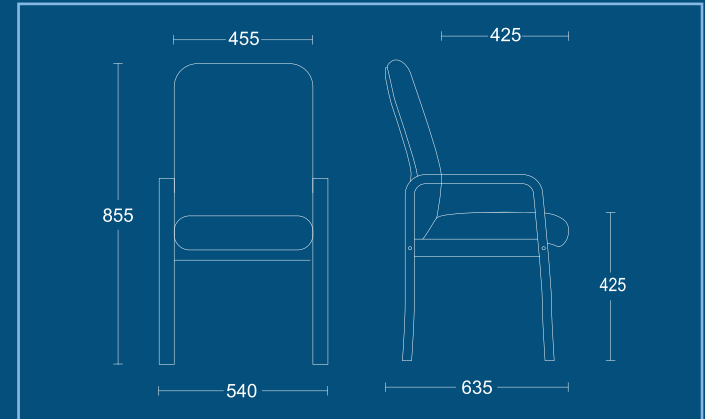

EARLSWOOD - E107A / PARTIAL BACKREST

EARLSWOOD

E106

Wooden stacking armchair.

DIMENSIONS	
WIDTH	520mm
DEPTH	690mm
SEAT HEIGHT	485mm
OVERALL HEIGHT	850mm

E107A

Wooden stacking chair.

DIMENSIONS	
WIDTH	520mm
DEPTH	690mm
SEAT HEIGHT	485mm
OVERALL HEIGHT	850mm

E112

Low level reception chair.

DIMENSIONS	
WIDTH	540mm
DEPTH	635mm
SEAT HEIGHT	425mm
OVERALL HEIGHT	855mm

EARLSWOOD

E113LA

Low level reception chair with left armrest.

DIMENSIONS	
WIDTH	540mm
DEPTH	635mm
SEAT HEIGHT	425mm
OVERALL HEIGHT	855mm

E114RA

Low level reception chair with right armrest.

DIMENSIONS	
WIDTH	540mm
DEPTH	635mm
SEAT HEIGHT	425mm
OVERALL HEIGHT	855mm

E115RLA

Low level reception chair with left and right armrests.

DIMENSIONS	
WIDTH	540mm
DEPTH	635mm
SEAT HEIGHT	425mm
OVERALL HEIGHT	855mm

EARLSWOOD

E116ST

Square coffee table.

DIMENSIONS

WIDTH 460mm
 DEPTH 460mm
 OVERALL HEIGHT 420mm

E117RT

Rectangular coffee table.

DIMENSIONS