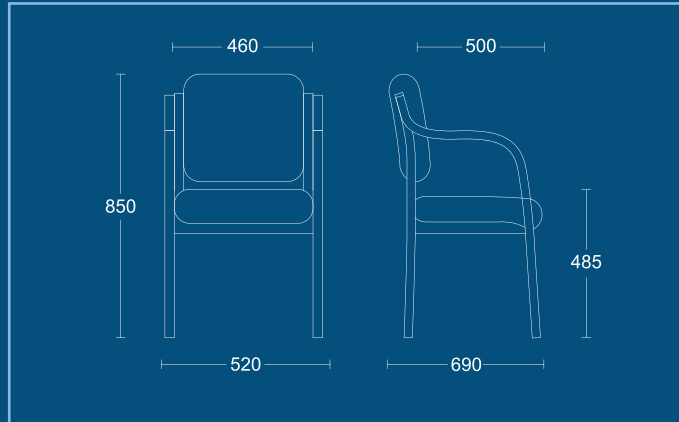

EARLSWOOD - E107A / PARTIAL BACKREST

EARLSWOOD

E106

Wooden stacking armchair.

DIMENSIONS	
WIDTH	520mm
DEPTH	690mm
SEAT HEIGHT	485mm
OVERALL HEIGHT	850mm

E107A

Wooden stacking chair.

DIMENSIONS	
WIDTH	520mm
DEPTH	690mm
SEAT HEIGHT	485mm
OVERALL HEIGHT	850mm

E112

Low level reception chair.

DIMENSIONS	
WIDTH	540mm
DEPTH	635mm
SEAT HEIGHT	425mm
OVERALL HEIGHT	855mm

EARLSWOOD

E113LA

Low level reception chair with left armrest.

DIMENSIONS	
WIDTH	540mm
DEPTH	635mm
SEAT HEIGHT	425mm
OVERALL HEIGHT	855mm

E114RA

Low level reception chair with right armrest.

DIMENSIONS	
WIDTH	540mm
DEPTH	635mm
SEAT HEIGHT	425mm
OVERALL HEIGHT	855mm

E115RLA

Low level reception chair with left and right armrests.

DIMENSIONS	
WIDTH	540mm
DEPTH	635mm
SEAT HEIGHT	425mm
OVERALL HEIGHT	855mm

EARLSWOOD

E116ST

Square coffee table.

DIMENSIONS

WIDTH 460mm
 DEPTH 460mm
 OVERALL HEIGHT 420mm

E117RT

Rectangular coffee table.

DIMENSIONS