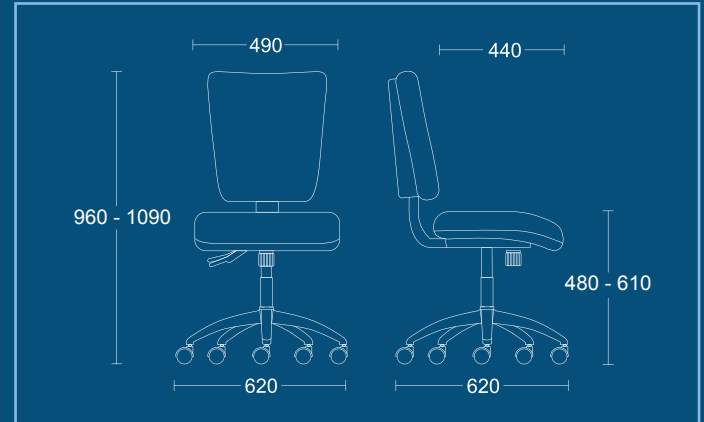

ICON PLUS - IP37(3) / BLACK NYLON BASE

ICON PLUS - IP37(4) CSB / CHROME STILETTO BASE

ICON PLUS IP37

IP37(1)

High back task chair.

| DIMENSIONS | |
|----------------|--------|
| WIDTH | 650mm |
| DEPTH | 650mm |
| SEAT HEIGHT | 450mm |
| | 580mm |
| OVERALL HEIGHT | 930mm |
| | 1060mm |

IP37(2)

High back task chair.

| DIMENSIONS | |
|----------------|--------|
| WIDTH | 650mm |
| DEPTH | 650mm |
| SEAT HEIGHT | 450mm |
| | 580mm |
| OVERALL HEIGHT | 930mm |
| | 1060mm |

IP37(3)

High back task chair.

| DIMENSIONS | |
|----------------|--------|
| WIDTH | 650mm |
| DEPTH | 650mm |
| SEAT HEIGHT | 480mm |
| | 610mm |
| OVERALL HEIGHT | 960mm |
| | 1090mm |

ICON PLUS IP37

IP37(4)

High back task chair.

| DIMENSIONS | |
|----------------|--------|
| WIDTH | 650mm |
| DEPTH | 650mm |
| SEAT HEIGHT | 480mm |
| | 610mm |
| OVERALL HEIGHT | 960mm |
| | 1090mm |

IP37CCL

High back chrome visitors chair.

| DIMENSIONS | |
|----------------|-------|
| WIDTH | 600mm |
| DEPTH | 600mm |
| SEAT HEIGHT | 490mm |
| OVERALL HEIGHT | 960mm |

PSI Seating Limited

Parkside Mill
Walter Street
Blackburn
Lancashire
BB1 1TL