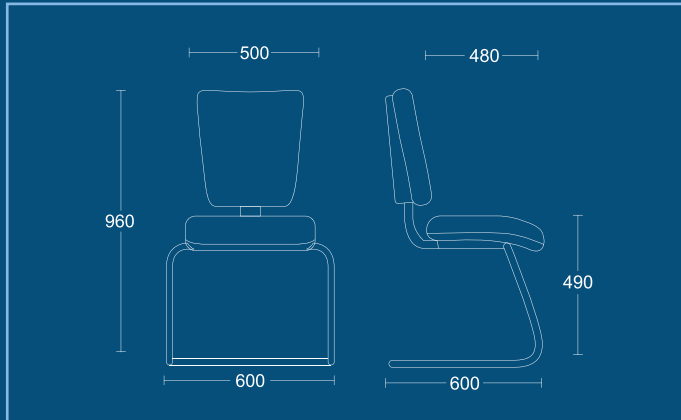

ICON PLUS - IP37(3) / BLACK NYLON BASE

ICON PLUS - IP37(4) CSB / CHROME STILETTO BASE

ICON PLUS IP37

IP37(1)

High back task chair.

| DIMENSIONS | |
|----------------|--------|
| WIDTH | 650mm |
| DEPTH | 650mm |
| SEAT HEIGHT | 450mm |
| | 580mm |
| OVERALL HEIGHT | 930mm |
| | 1060mm |

IP37(2)

High back task chair.

| DIMENSIONS | |
|----------------|--------|
| WIDTH | 650mm |
| DEPTH | 650mm |
| SEAT HEIGHT | 450mm |
| | 580mm |
| OVERALL HEIGHT | 930mm |
| | 1060mm |

IP37(3)

High back task chair.

| DIMENSIONS | |
|----------------|--------|
| WIDTH | 650mm |
| DEPTH | 650mm |
| SEAT HEIGHT | 480mm |
| | 610mm |
| OVERALL HEIGHT | 960mm |
| | 1090mm |

ICON PLUS IP37

IP37(4)

High back task chair.

| DIMENSIONS | |
|----------------|--------|
| WIDTH | 650mm |
| DEPTH | 650mm |
| SEAT HEIGHT | 480mm |
| | 610mm |
| OVERALL HEIGHT | 960mm |
| | 1090mm |

IP37CCL

High back chrome visitors chair.

| DIMENSIONS | |
|----------------|-------|
| WIDTH | 600mm |
| DEPTH | 600mm |
| SEAT HEIGHT | 490mm |
| OVERALL HEIGHT | 960mm |

PSI Seating Limited

Parkside Mill
Walter Street
Blackburn
Lancashire
BB1 1TL