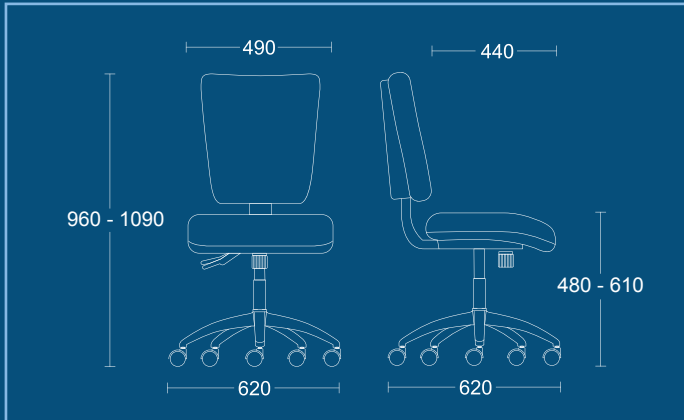

ICON PLUS - IP37(3) / BLACK NYLON BASE

ICON PLUS - IP37(4) CSB / CHROME STILETTO BASE

ICON PLUS IP37

IP37(1)

High back task chair.

| DIMENSIONS | |
|----------------|--------|
| WIDTH | 650mm |
| DEPTH | 650mm |
| SEAT HEIGHT | 450mm |
| | 580mm |
| OVERALL HEIGHT | 930mm |
| | 1060mm |

IP37(2)

High back task chair.

| DIMENSIONS | |
|----------------|--------|
| WIDTH | 650mm |
| DEPTH | 650mm |
| SEAT HEIGHT | 450mm |
| | 580mm |
| OVERALL HEIGHT | 930mm |
| | 1060mm |

IP37(3)

High back task chair.

| DIMENSIONS | |
|----------------|--------|
| WIDTH | 650mm |
| DEPTH | 650mm |
| SEAT HEIGHT | 480mm |
| | 610mm |
| OVERALL HEIGHT | 960mm |
| | 1090mm |

ICON PLUS IP37

IP37(4)

High back task chair.

| DIMENSIONS | |
|----------------|--------|
| WIDTH | 650mm |
| DEPTH | 650mm |
| SEAT HEIGHT | 480mm |
| | 610mm |
| OVERALL HEIGHT | 960mm |
| | 1090mm |

IP37CCL

High back chrome visitors chair.

| DIMENSIONS | |
|----------------|-------|
| WIDTH | 600mm |
| DEPTH | 600mm |
| SEAT HEIGHT | 490mm |
| OVERALL HEIGHT | 960mm |

PSI Seating Limited

Parkside Mill
Walter Street
Blackburn
Lancashire
BB1 1TL