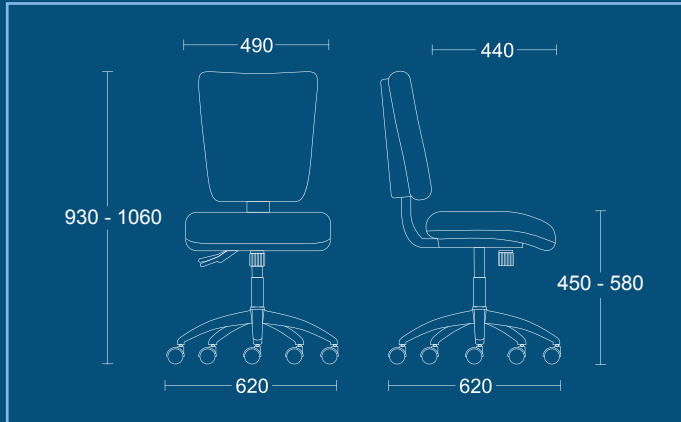

ICON PLUS - IP37(3) / BLACK NYLON BASE

ICON PLUS - IP37(4) CSB / CHROME STILETTO BASE

ICON PLUS IP37

IP37(1)

High back task chair.

| DIMENSIONS | |
|----------------|--------|
| WIDTH | 650mm |
| DEPTH | 650mm |
| SEAT HEIGHT | 450mm |
| | 580mm |
| OVERALL HEIGHT | 930mm |
| | 1060mm |

IP37(2)

High back task chair.

| DIMENSIONS | |
|----------------|--------|
| WIDTH | 650mm |
| DEPTH | 650mm |
| SEAT HEIGHT | 450mm |
| | 580mm |
| OVERALL HEIGHT | 930mm |
| | 1060mm |

IP37(3)

High back task chair.

| DIMENSIONS | |
|----------------|--------|
| WIDTH | 650mm |
| DEPTH | 650mm |
| SEAT HEIGHT | 480mm |
| | 610mm |
| OVERALL HEIGHT | 960mm |
| | 1090mm |

ICON PLUS IP37

IP37(4)

High back task chair.

| DIMENSIONS | |
|----------------|--------|
| WIDTH | 650mm |
| DEPTH | 650mm |
| SEAT HEIGHT | 480mm |
| | 610mm |
| OVERALL HEIGHT | 960mm |
| | 1090mm |

IP37CCL

High back chrome visitors chair.

| DIMENSIONS | |
|----------------|-------|
| WIDTH | 600mm |
| DEPTH | 600mm |
| SEAT HEIGHT | 490mm |
| OVERALL HEIGHT | 960mm |

PSI Seating Limited

Parkside Mill
Walter Street
Blackburn
Lancashire
BB1 1TL