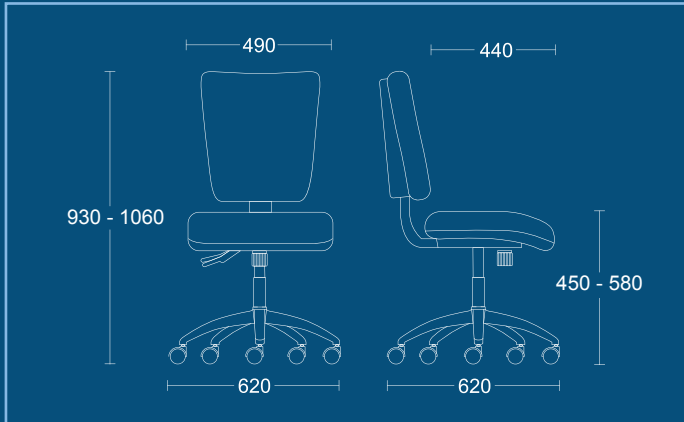

ICON PLUS - IP37(3) / BLACK NYLON BASE

ICON PLUS - IP37(4) CSB / CHROME STILETTO BASE

ICON PLUS IP37

IP37(1)

High back task chair.

| DIMENSIONS | |
|----------------|--------|
| WIDTH | 650mm |
| DEPTH | 650mm |
| SEAT HEIGHT | 450mm |
| | 580mm |
| OVERALL HEIGHT | 930mm |
| | 1060mm |

IP37(2)

High back task chair.

| DIMENSIONS | |
|----------------|--------|
| WIDTH | 650mm |
| DEPTH | 650mm |
| SEAT HEIGHT | 450mm |
| | 580mm |
| OVERALL HEIGHT | 930mm |
| | 1060mm |

IP37(3)

High back task chair.

| DIMENSIONS | |
|----------------|--------|
| WIDTH | 650mm |
| DEPTH | 650mm |
| SEAT HEIGHT | 480mm |
| | 610mm |
| OVERALL HEIGHT | 960mm |
| | 1090mm |

ICON PLUS IP37

IP37(4)

High back task chair.

| DIMENSIONS | |
|----------------|--------|
| WIDTH | 650mm |
| DEPTH | 650mm |
| SEAT HEIGHT | 480mm |
| | 610mm |
| OVERALL HEIGHT | 960mm |
| | 1090mm |

IP37CCL

High back chrome visitors chair.

| DIMENSIONS | |
|----------------|-------|
| WIDTH | 600mm |
| DEPTH | 600mm |
| SEAT HEIGHT | 490mm |
| OVERALL HEIGHT | 960mm |

PSI Seating Limited

Parkside Mill
Walter Street
Blackburn
Lancashire
BB1 1TL